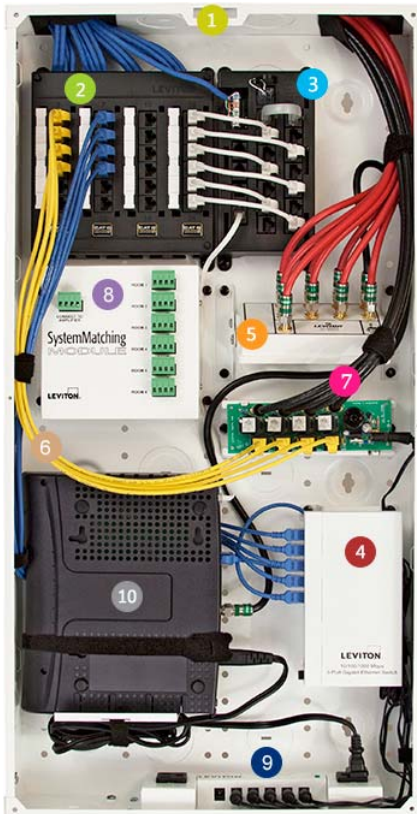

Populating The Structured Media® Enclosure - The Nerve Center of The Connected Home

Get enterprise-grade, best-in-class broadband network performance capability with Leviton's Connected Home components. All Structured Media solutions are engineered to work together, providing a clean and organized base and simplifying integration from rough-in through line activation.

1 Structured Media Enclosures »

These versatile enclosures allow you to manage and distribute a full range of voice, data, audio, and video wiring from one central location. Our enclosures can be installed in wood frame, concrete, and cinder block construction.

2 Data Patching & Distribution »

Leviton offers durable CAT 6 and 5e panels and modules for data cable distribution. The high-end Twist & Mount Panel makes installation easy and provides easy access for moves, additions, or changes in the home networking.

3 Telephone Patching & Distribution »

Choose from a wide selection of telephone distribution boards, modules, or panels for the secure feel and sound of a telephone landline. Our Telephone Input Distribution Panel (TIDP) supports inputs for use with "triple play" modems and complements the look and simplicity of our Twist & Mount Patch Panels.